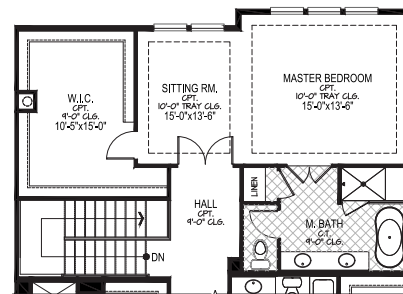

THE ABBERTON

2,766 Sq. Feet

Abberton - Classical Revival

Abberton - European Country

THE BRUNSWICK

2,507 SQUARE FEET

Brunswick - Classical Revival

Brunswick - European Country