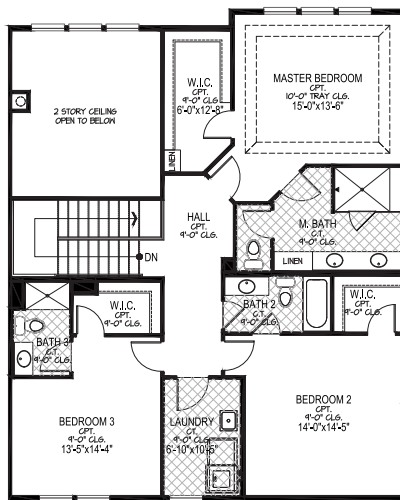

THE ABBERTON

2,766 Sq. Feet

Abberton - Classical Revival

Abberton - European Country

THE BRUNSWICK

2,507 SQUARE FEET

Brunswick - Classical Revival

Brunswick - European Country