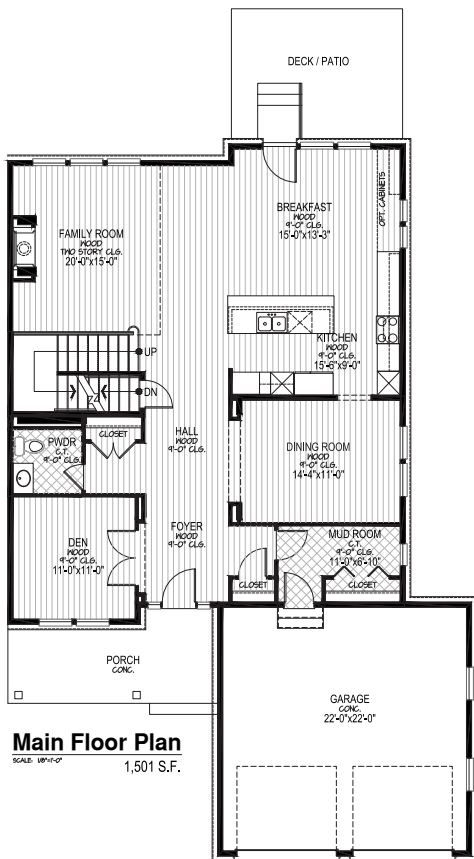

THE ABBERTON

2,766 Sq. Feet

Abberton - Classical Revival

Abberton - European Country

THE BRUNSWICK

2,507 SQUARE FEET

Brunswick - Classical Revival

Brunswick - European Country