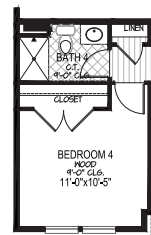

THE ABBERTON

2,766 Sq. Feet

Abberton - Classical Revival

Abberton - European Country

THE BRUNSWICK

2,507 SQUARE FEET

Brunswick - Classical Revival

Brunswick - European Country