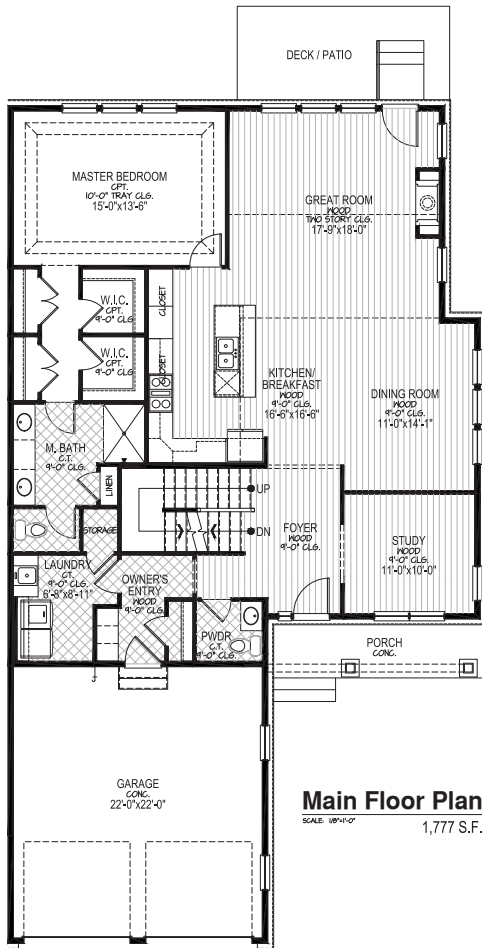

THE EVERETT
2,737 SQUARE FEET

Everett - Classical Revival