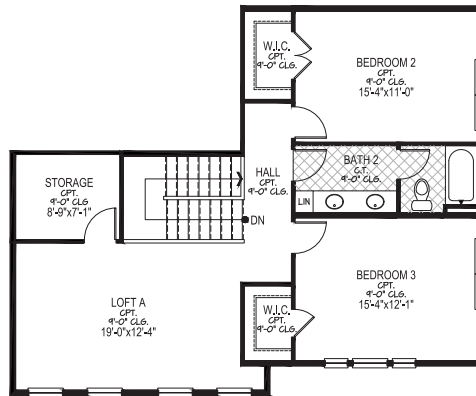

THE EVERETT
2,737 SQUARE FEET

Everett - Classical Revival