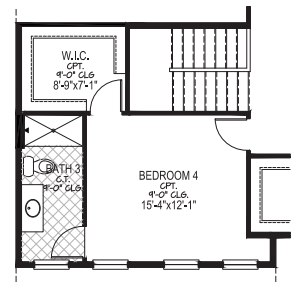

Everett - Classical Revival