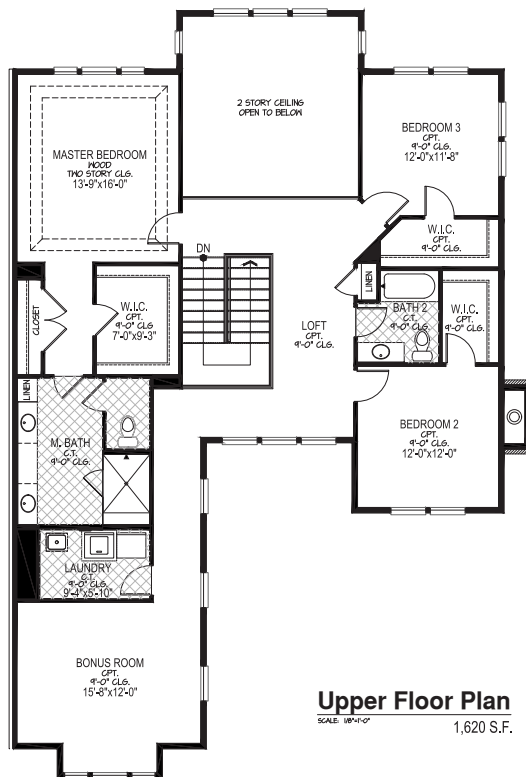

THE CROFTON

3,405 Sq. Feet

Main Floor Plan
SCALE: 1/8"=1'-0"
1,785 S.F.

**Optional Bedroom 4 & Bath 3
Upper Floor Plan**
SCALE: 1/8"=1'-0"

Upper Floor Plan
SCALE: 1/8"=1'-0"
1,620 S.F.

Crofton - Classical Revival