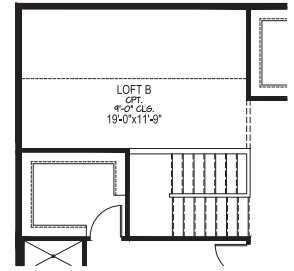

Everett - Classical Revival