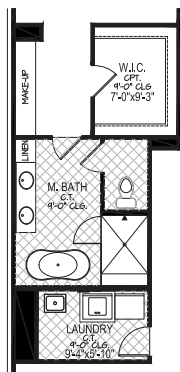

THE ABBERTON

2,766 Sq. Feet

Abberton - Classical Revival

Abberton - European Country

THE BRUNSWICK

2,507 SQUARE FEET

Brunswick - Classical Revival

Brunswick - European Country

THE CROFTON

3,405 Sq. Feet

Main Floor Plan
SCALE: 1/8"=1'-0"
1,785 S.F.

**Optional Bedroom 4 & Bath 3
Upper Floor Plan**
SCALE: 1/8"=1'-0"

Upper Floor Plan
SCALE: 1/8"=1'-0"
1,620 S.F.

Crofton - Classical Revival