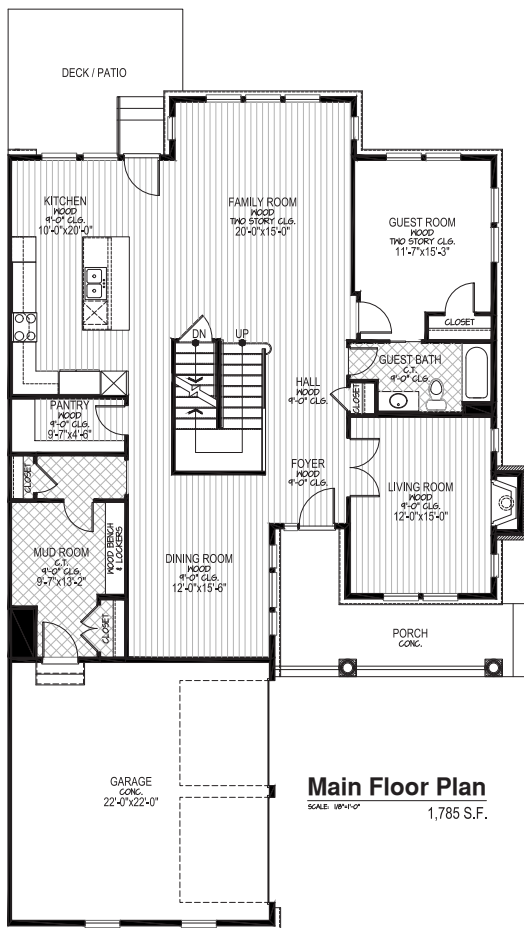

THE CROFTON

3,405 Sq. Feet

Main Floor Plan
SCALE: 1/8"=1'-0"
1,785 S.F.